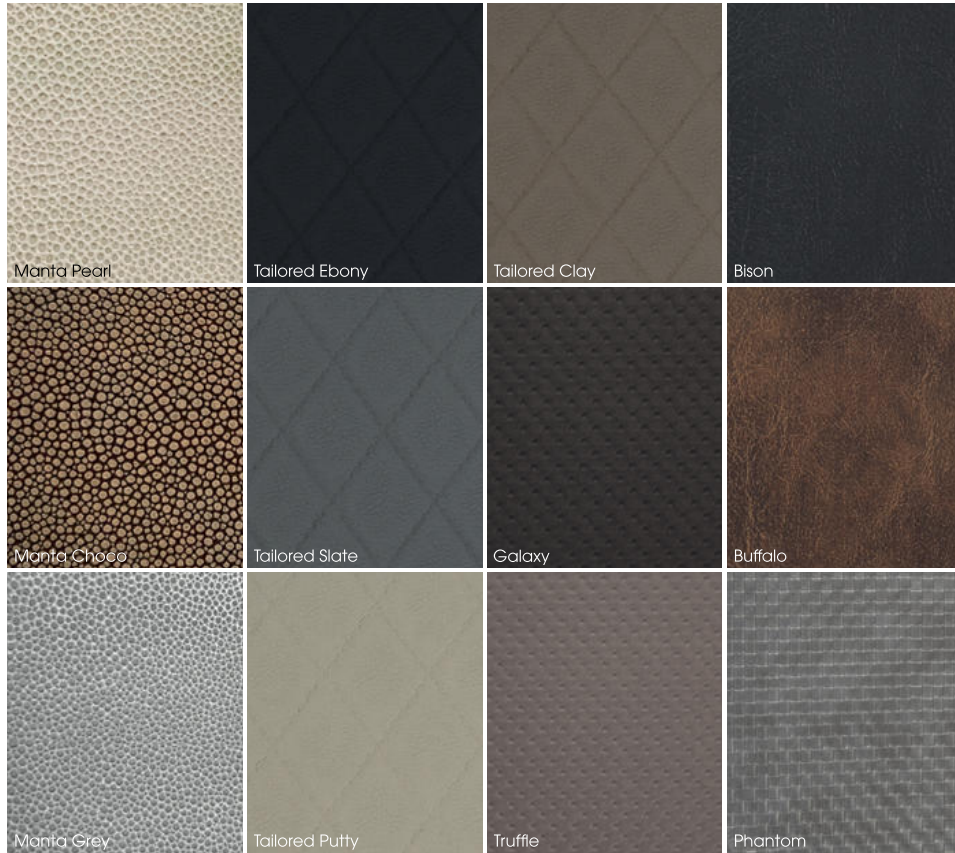

REM Fabrics

Create your own look with any single, or combination of Fabric and Laminate Colours. Please note, due to variations in the printing process, the fabric and laminate colours shown here may vary from the actual product. Should you require any laminate or fabric samples, please phone our sales office on 01282 619977 or email to sales@rem.co.uk

REM Earth Range

Exclusive Earth Range of four fabrics available on all REM products - additional charges apply.

REM Laminates

Create your own look with any single, or combination of Fabric and Laminate Colours. Please note, due to variations in the printing process, the fabric and laminate colours shown here may vary from the actual product. Should you require any laminate or fabric samples, please phone our sales office on 01282 619977 or email to sales@rem.co.uk

REM Earth Range

Exclusive Earth Range of five laminates available on all REM products - additional charges apply.