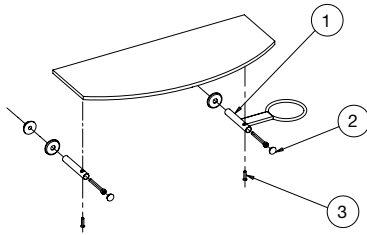

● Fissaggio a parete / Wall fixing
⊙ 220-240VAC 50/60Hz 30W

MI/440-07

MI/440-07

COMBINATIONS

GLASS -01

FIJI
MI/030
LYON
MI/050
LYON ISLAND
MI/052
PLATINUM
MI/150
PRECIOUS
MI/320
LUNAR

MI/370
LUNAR ISLAND
MI/372
COSMOS
MI/420
COSMOS ISLAND
MI/422
SPACE
MI/440
TREASURE
MI/450