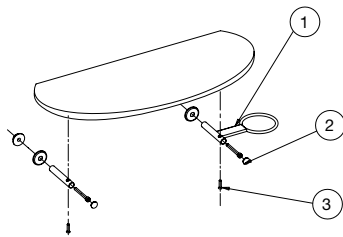

● Fissaggio a parete / Wall fixing
⊙ 220-240VAC 50/60Hz 30W

MI/440-07

MI/440-07

COMBINATIONS

GLASS -01

FIJI
MI/030
LYON
MI/050
LYON ISLAND
MI/052
PLATINUM
MI/150
PRECIOUS
MI/320
LUNAR

MI/370
LUNAR ISLAND
MI/372
COSMOS
MI/420
COSMOS ISLAND
MI/422
SPACE
MI/440
TREASURE
MI/450