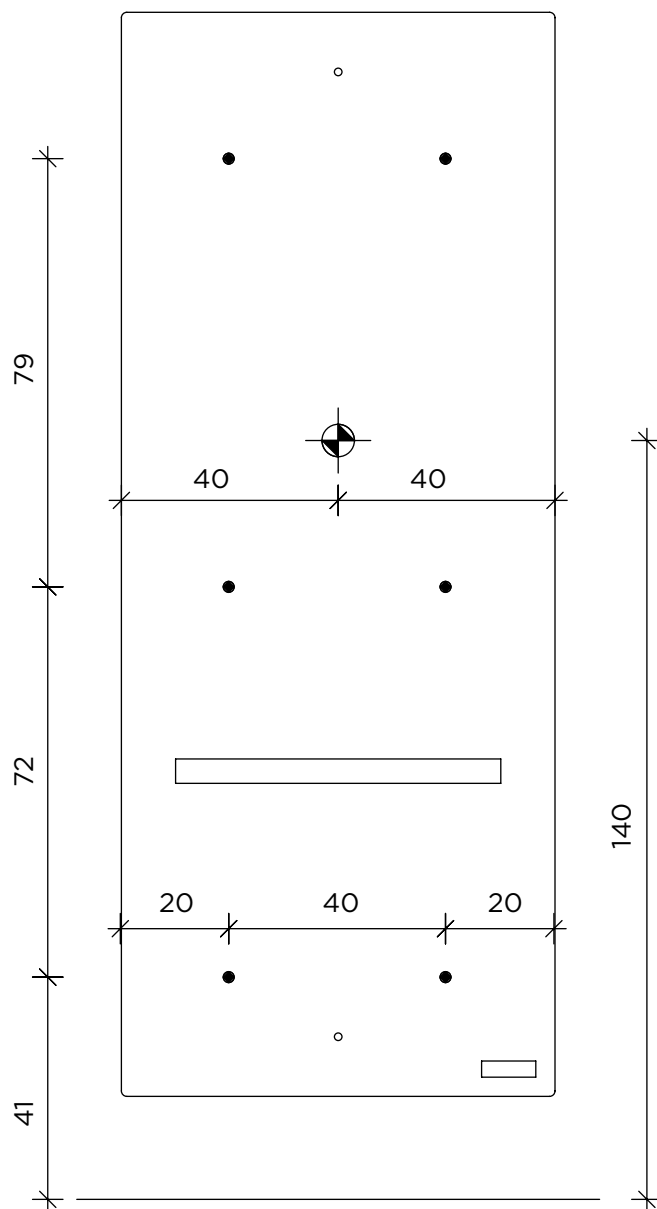

● Fissaggio a parete / Wall fixing
⊙ 220-240VAC 50/60Hz 30W

MI/440-07

MI/440-07

COMBINATIONS

GLASS -01

FIJI
MI/030
LYON
MI/050
LYON ISLAND
MI/052
PLATINUM
MI/150
PRECIOUS
MI/320
LUNAR

MI/370
LUNAR ISLAND
MI/372
COSMOS
MI/420
COSMOS ISLAND
MI/422
SPACE
MI/440
TREASURE
MI/450