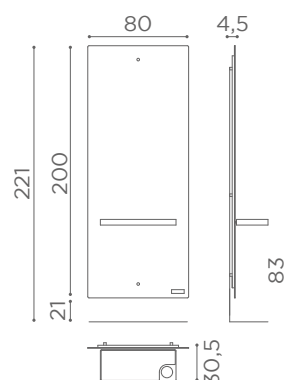

● Fissaggio a parete / Wall fixing
⊙ 220-240VAC 50/60Hz 30W

MI/440-07

MI/440-07

COMBINATIONS

GLASS -01

FIJI
MI/030
LYON
MI/050
LYON ISLAND
MI/052
PLATINUM
MI/150
PRECIOUS
MI/320
LUNAR

MI/370
LUNAR ISLAND
MI/372
COSMOS
MI/420
COSMOS ISLAND
MI/422
SPACE
MI/440
TREASURE
MI/450