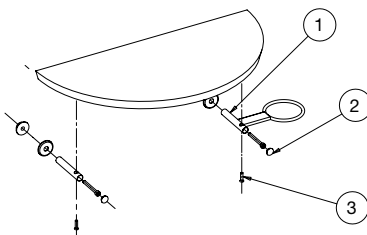

ROUND ALUMINIUM -05

FIJI
MI/030
LYON
MI/050
LYON ISLAND
MI/052
PLATINUM
MI/150
PRECIOUS
MI/320
LUNAR

MI/370
LUNAR ISLAND
MI/372
COSMOS
MI/420
COSMOS ISLAND
MI/422
SPACE
MI/440
TREASURE
MI/450