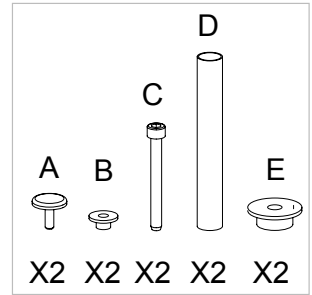

● Fissaggio a parete / Wall fixing
⊙ 220-240VAC 50/60Hz 30W

MI/440-07

MI/440-07

COMBINATIONS

GLASS -01

FIJI
MI/030
LYON
MI/050
LYON ISLAND
MI/052
PLATINUM
MI/150
PRECIOUS
MI/320
LUNAR

MI/370
LUNAR ISLAND
MI/372
COSMOS
MI/420
COSMOS ISLAND
MI/422
SPACE
MI/440
TREASURE
MI/450