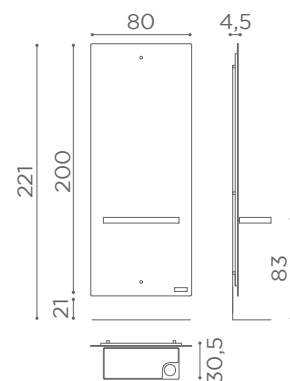

● Fissaggio a parete / Wall fixing
⊙ 220-240VAC 50/60Hz 30W

MI/440-07

MI/440-07

COMBINATIONS

GLASS -01

FIJI
MI/030
LYON
MI/050
LYON ISLAND
MI/052
PLATINUM
MI/150
PRECIOUS
MI/320
LUNAR

MI/370
LUNAR ISLAND
MI/372
COSMOS
MI/420
COSMOS ISLAND
MI/422
SPACE
MI/440
TREASURE
MI/450