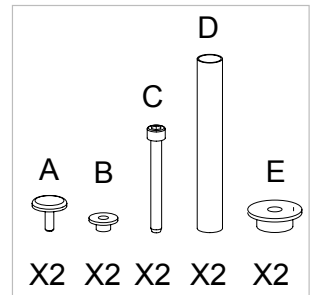

● Fissaggio a parete / Wall fixing
⊙ 220-240VAC 50/60Hz 30W

MI/440-07

MI/440-07

COMBINATIONS

GLASS -01

FIJI
MI/030
LYON
MI/050
LYON ISLAND
MI/052
PLATINUM
MI/150
PRECIOUS
MI/320
LUNAR

MI/370
LUNAR ISLAND
MI/372
COSMOS
MI/420
COSMOS ISLAND
MI/422
SPACE
MI/440
TREASURE
MI/450