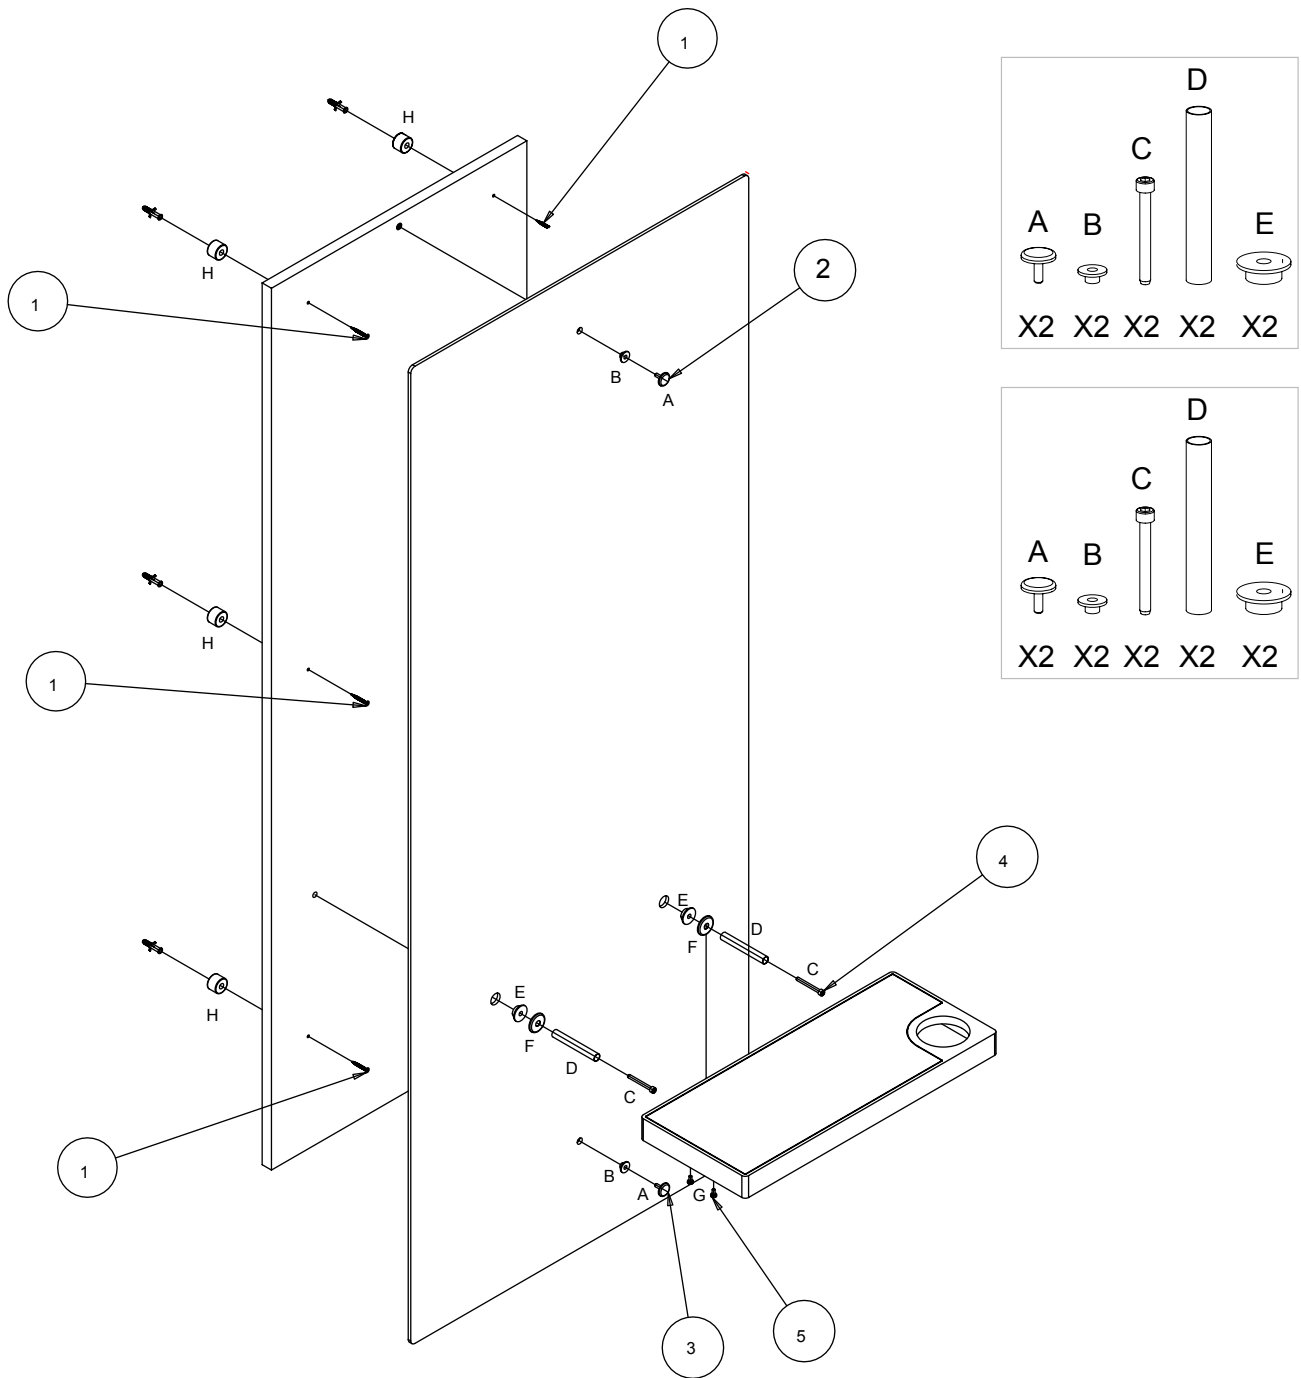

● Fissaggio a parete / Wall fixing
⊙ 220-240VAC 50/60Hz 30W

MI/440-07

MI/440-07

COMBINATIONS

GLASS -01

FIJI
MI/030
LYON
MI/050
LYON ISLAND
MI/052
PLATINUM
MI/150
PRECIOUS
MI/320
LUNAR

MI/370
LUNAR ISLAND
MI/372
COSMOS
MI/420
COSMOS ISLAND
MI/422
SPACE
MI/440
TREASURE
MI/450