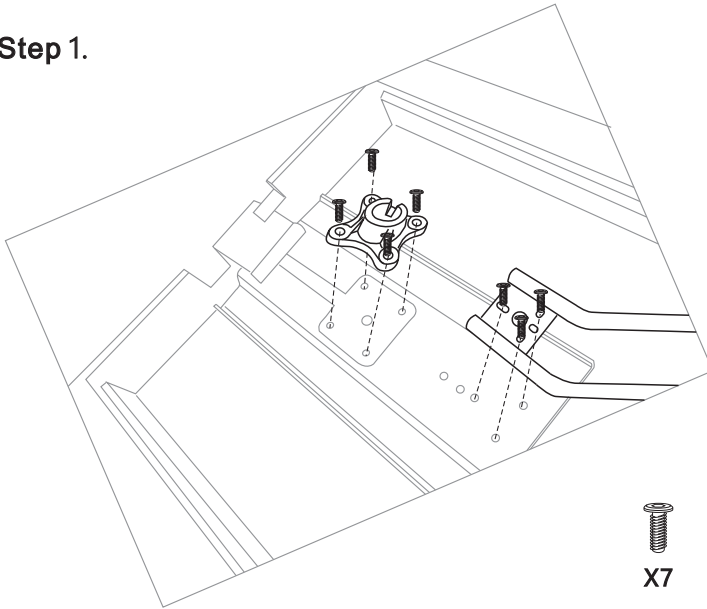

CAPITAL

HAIR & BEAUTY

Lash Make Up & Brow Chair

Attention:
Line up all hole and screw before
tighten up all the screw.

Installation Sheet

Step 1.

Step 2.

Step 3.

Step 4.

Step 5.

Caution!

Before moving the chair. You need to make sure the connector Between the chair and the hydraulic pump is Firmly fitted. (Sit on the chair with your body weight Bounce up and down several time until is tight)

If lifting the chair only do so from the hydraulic pump and base do not lift the chair from the seat section.