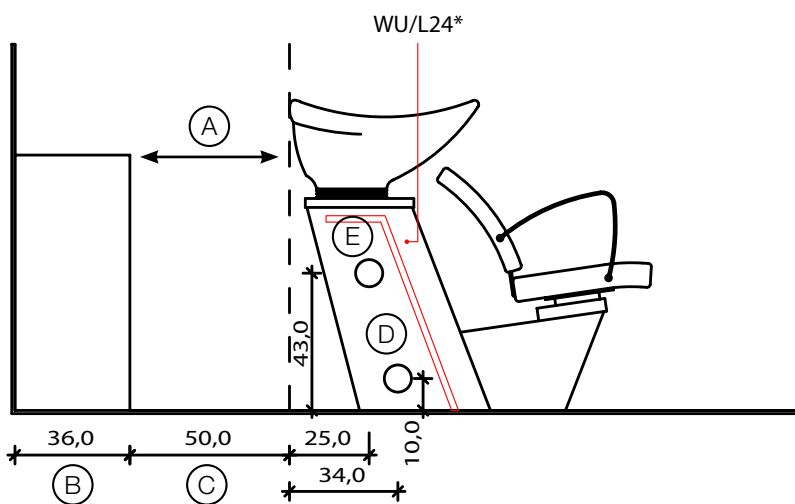

Compact

Salon Ambience
100% MADE IN ITALY

Fissaggio Pavimento Pavement Fixing

Fissaggio Muro Wall Fixing

- (A) Spazio di lavoro
Work space
36 cm per il mobile 'Service Centre'
48 cm per il mobile 'Wall System'
- (B) 36cm for 'Service Centre' cabinet
48cm for 'Wall System' cabinet
- (C) Misura variabile - Non meno di 50 cm
Variable measurement - No less than 50 cm
- (D) Entrata tubo acqua calda e fredda
Hot and cold water inlet tube
- (E) Uscita tubo acqua
Water outlet tube
- (F) Misura dal muro
Measurement from wall
- (G) Carico acqua 3/8" - Scarico ø40
Water Inlet 3/8" - Outlet ø40

WU/250-24 · WU/250-23
WU/250-22 · WU/250-21

WU/L244 · WU/L243
WU/L242 · WU/L241