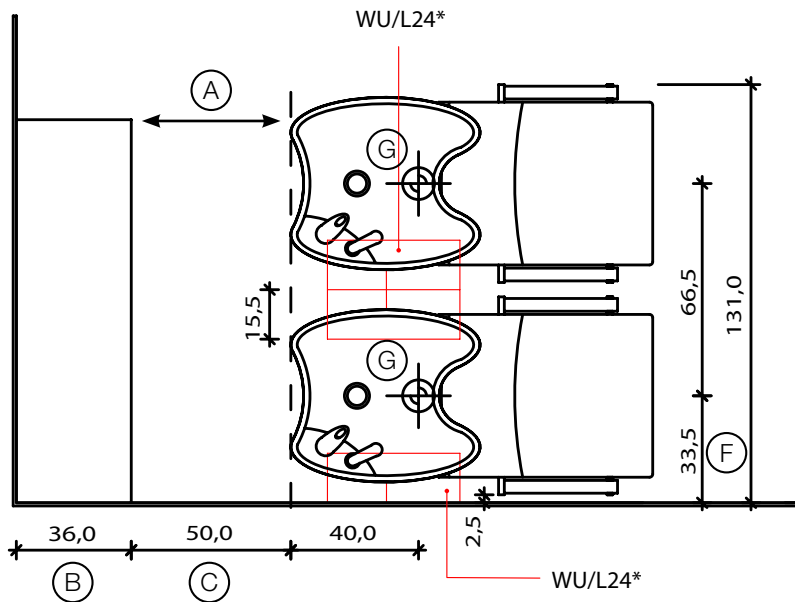

Compact

Salon Ambience
100% MADE IN ITALY

Fissaggio Pavimento Pavement Fixing

Fissaggio Muro Wall Fixing

- (A) Spazio di lavoro
Work space
36 cm per il mobile 'Service Centre'
48 cm per il mobile 'Wall System'
- (B) 36cm for 'Service Centre' cabinet
48cm for 'Wall System' cabinet
- (C) Misura variabile - Non meno di 50 cm
Variable measurement - No less than 50 cm
- (D) Entrata tubo acqua calda e fredda
Hot and cold water inlet tube
- (E) Uscita tubo acqua
Water outlet tube
- (F) Misura dal muro
Measurement from wall
- (G) Carico acqua 3/8" - Scarico ø40
Water Inlet 3/8" - Outlet ø40

WU/250-24 · WU/250-23
WU/250-22 · WU/250-21

WU/L244 · WU/L243
WU/L242 · WU/L241