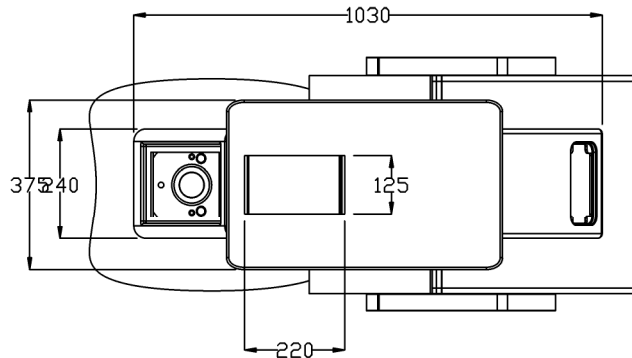

Features:

- Moulded resin rear cabinet
- Link unit available
- Choice of any REM fabrics
- Matching styling chair available

Plumbing Details:

Included:

- Hot & cold flexi pipe - to fit 15mm copper pipe
- Flexi Waste - 1 1/4 (32mm)

Optional Extra:

- Bottle Trap A10A - 1 1/4 (32mm)

Fabric Finish Options:

*NOTE: sizes may vary slightly from shown depending on model