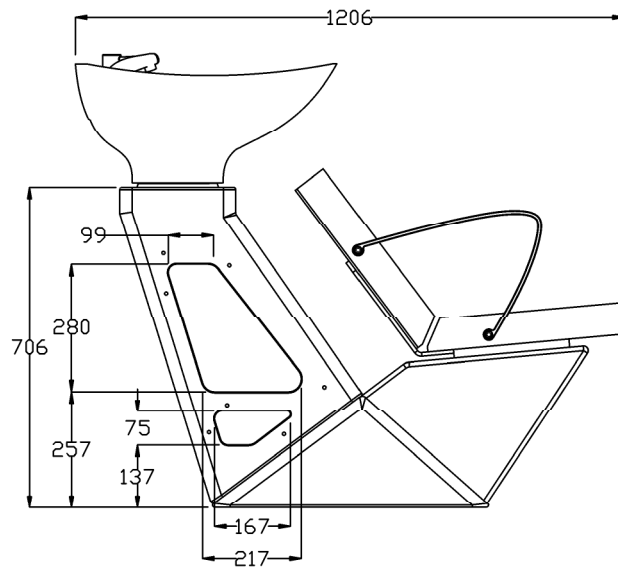

Main Construction:

- Polypropylene rotational moulded rear pod
- Porcelain basin
- See chair specification sheets for individual model details

Finish:

- Black rear pod
- Any fabric from the REM range. All REM fabrics are fire retardant to Crib 5.
- See chair specification sheets for individual model details

Features:

- Moulded resin rear cabinet
- Link unit available
- Choice of any REM fabrics
- Matching styling chair available

Plumbing Details:

Included:

- Hot & cold flexi pipe - to fit 15mm copper pipe
- Flexi Waste - 1 1/4 (32mm)

Optional Extra:

- Bottle Trap A10A - 1 1/4 (32mm)

Fabric Finish Options:

*NOTE: sizes may vary slightly from shown depending on model