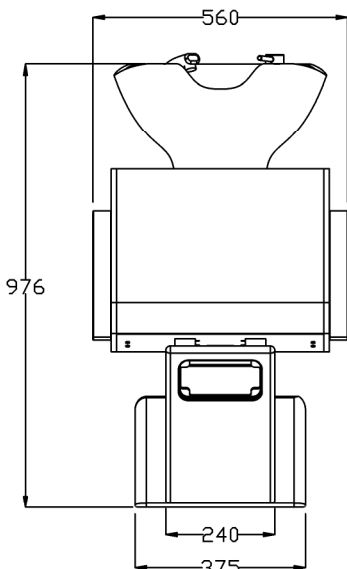

Features:

- Moulded resin rear cabinet
- Link unit available
- Choice of any REM fabrics
- Matching styling chair available

Plumbing Details:

Included:

- Hot & cold flexi pipe - to fit 15mm copper pipe
- Flexi Waste - 1 1/4 (32mm)

Optional Extra:

- Bottle Trap A10A - 1 1/4 (32mm)

Fabric Finish Options:

*NOTE: sizes may vary slightly from shown depending on model