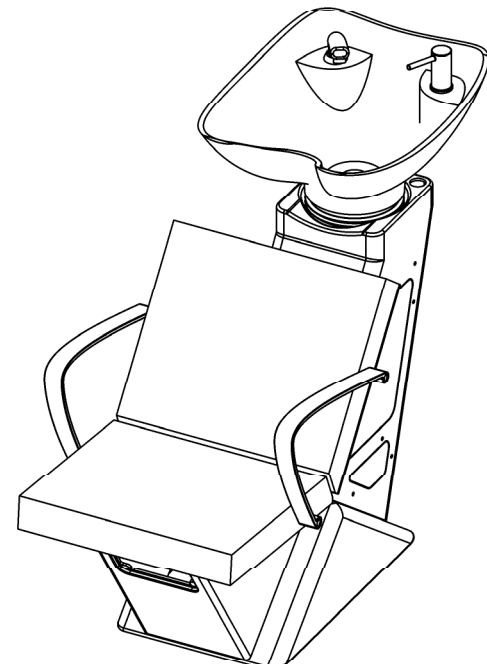

Standard Equipment:

- Sumo basin including pre-plumbing (flexi waste)
- Monobloc mixing valve and hand spray
- Unique water saving shower head

Optional Equipment:

- Basin neck cushion
- Bottle trap
- Hair trap
- 04528 - Baltic Link unit

Main Construction:

- Polypropylene rotational moulded rear pod
- Porcelain basin
- See chair specification sheets for individual model details

Finish:

- Black rear pod
- Any fabric from the REM range. All REM fabrics are fire retardant to Crib 5.
- See chair specification sheets for individual model details

Features:

- Moulded resin rear cabinet
- Link unit available
- Choice of any REM fabrics
- Matching styling chair available

Plumbing Details:

Included:

- Hot & cold flexi pipe - to fit 15mm copper pipe
- Flexi Waste - 1 1/4 (32mm)

Optional Extra:

- Bottle Trap A10A - 1 1/4 (32mm)

Fabric Finish Options:

*NOTE: sizes may vary slightly from shown depending on model